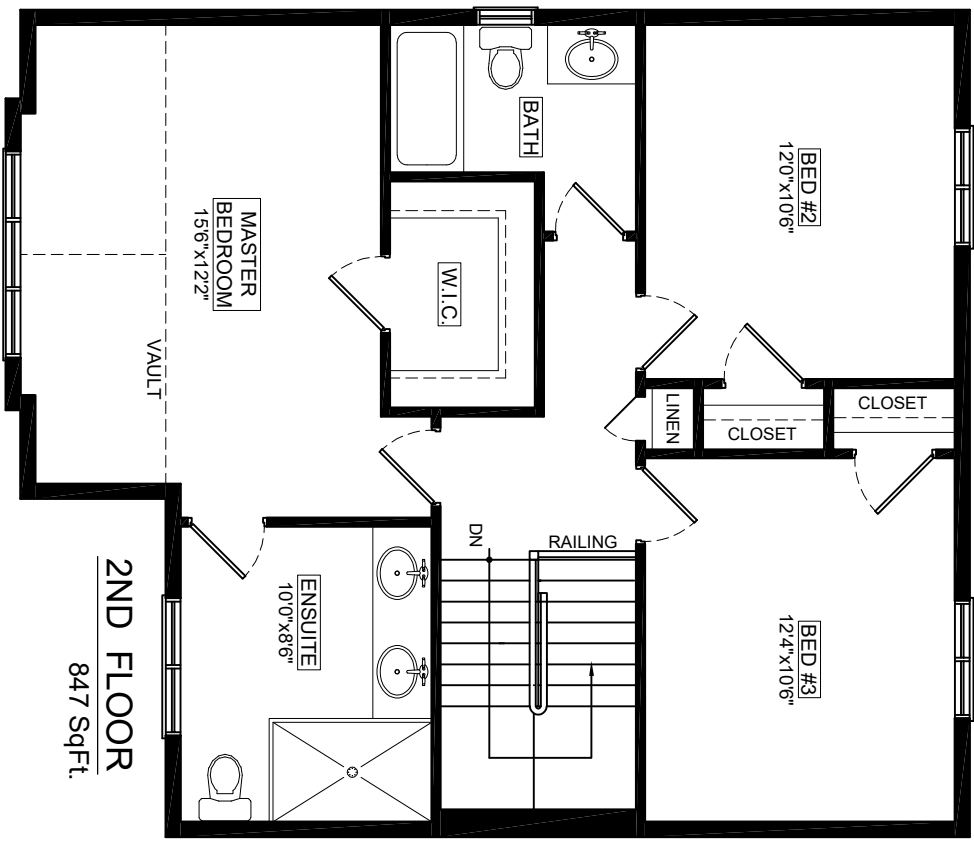

The
Hansfield

1732
Sq Ft

The Mansfield

MAIN FLOOR
885 Sq.Ft.

2ND FLOOR
847 Sq.Ft.

1732 Sq.Ft.