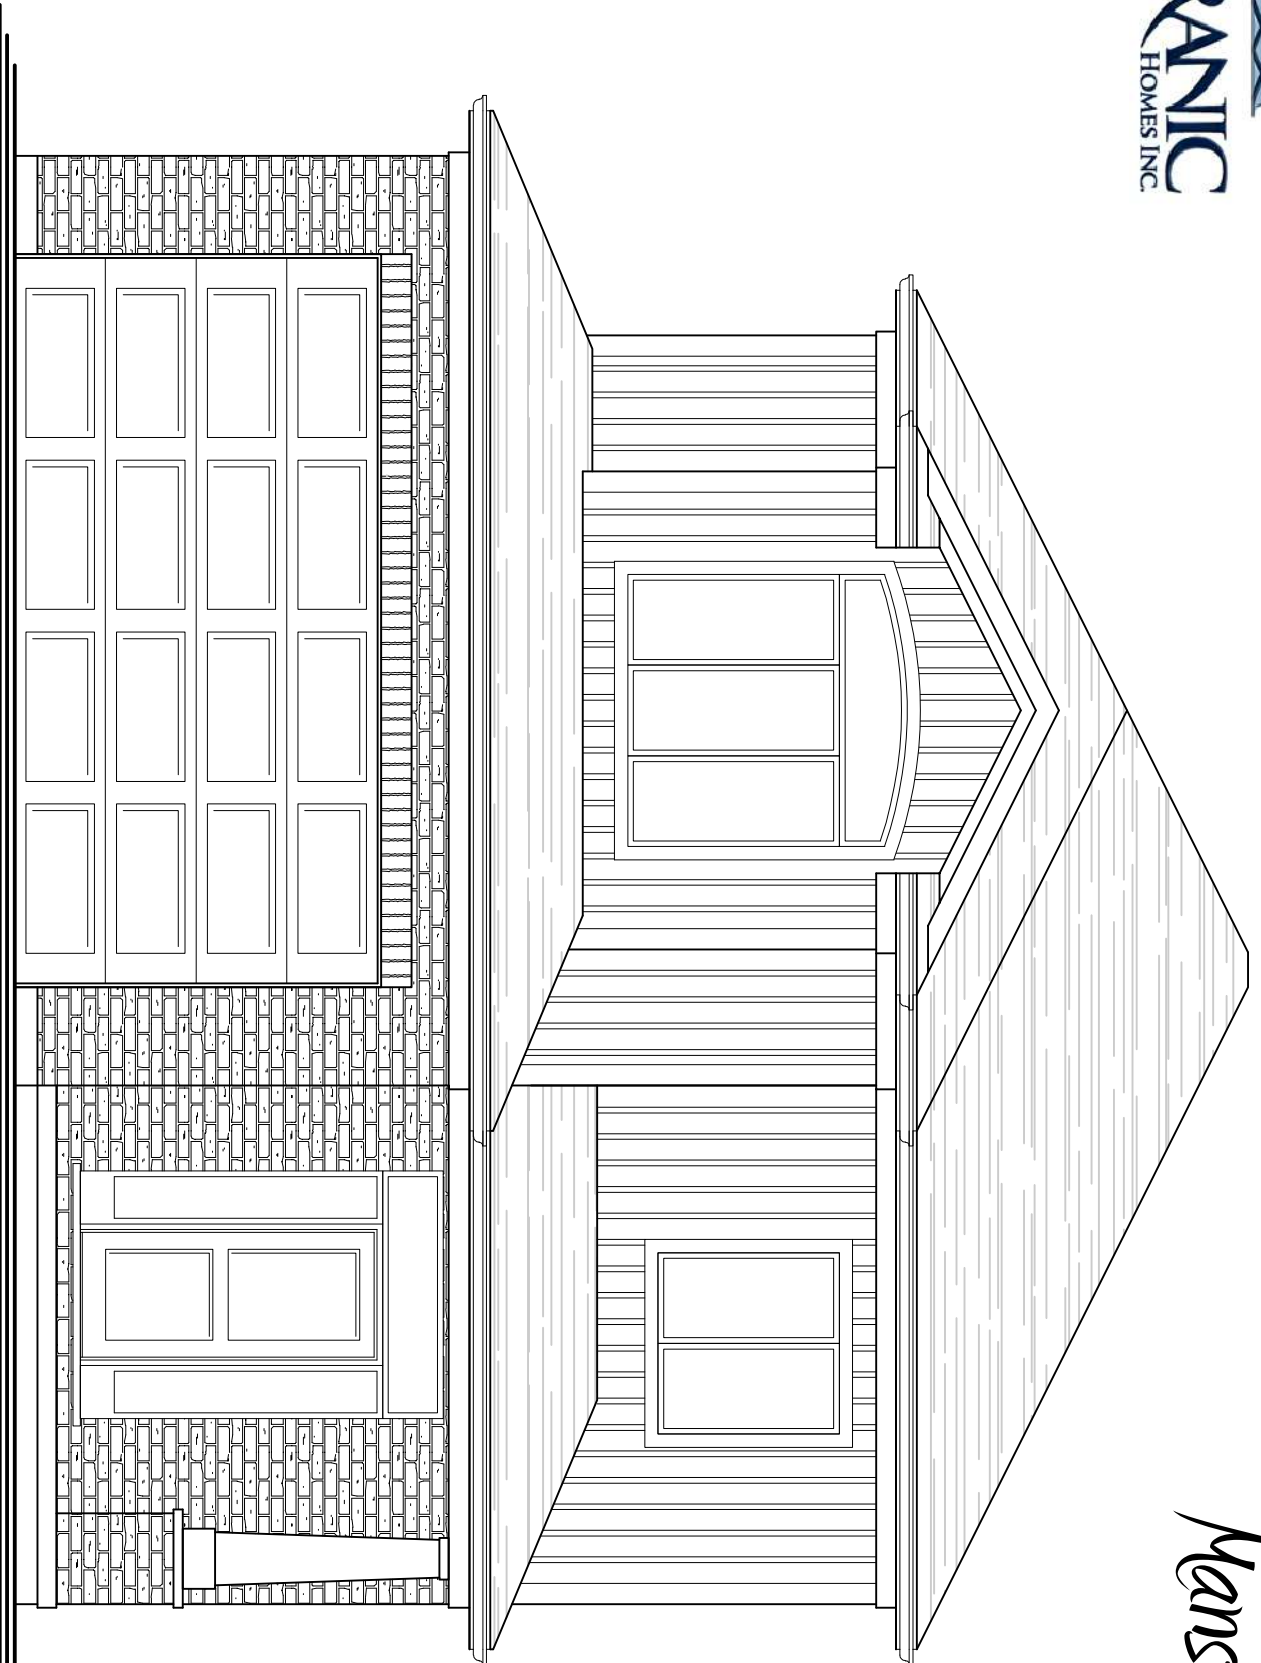

The
Hansfield

1732
Sq Ft

The Mansfield

MAIN FLOOR
885 Sq.Ft.

2ND FLOOR
847 Sq.Ft.

1732 Sq.Ft.