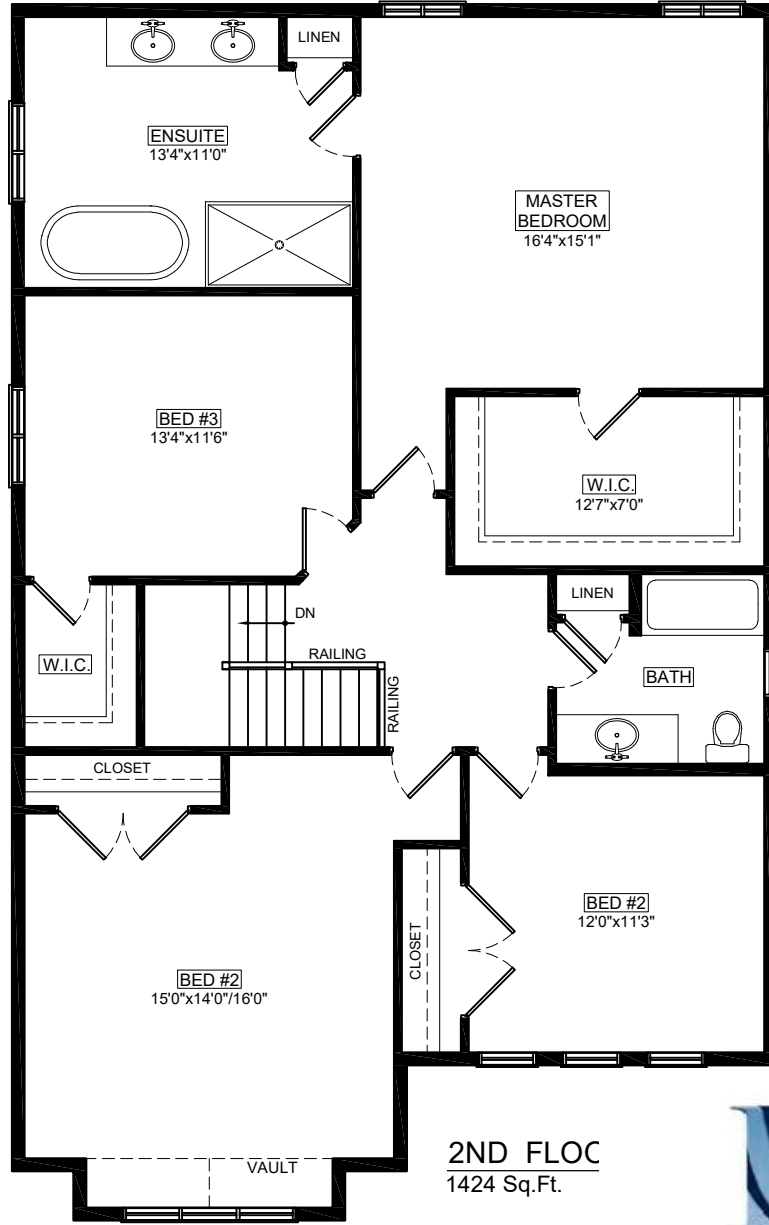

The
Eastwood II
2513 *Sqft*

The Eastwood II

2513 SqFt

MAIN FLOOR
1089 SqFt.

2ND FLOOR
1424 Sq.Ft.