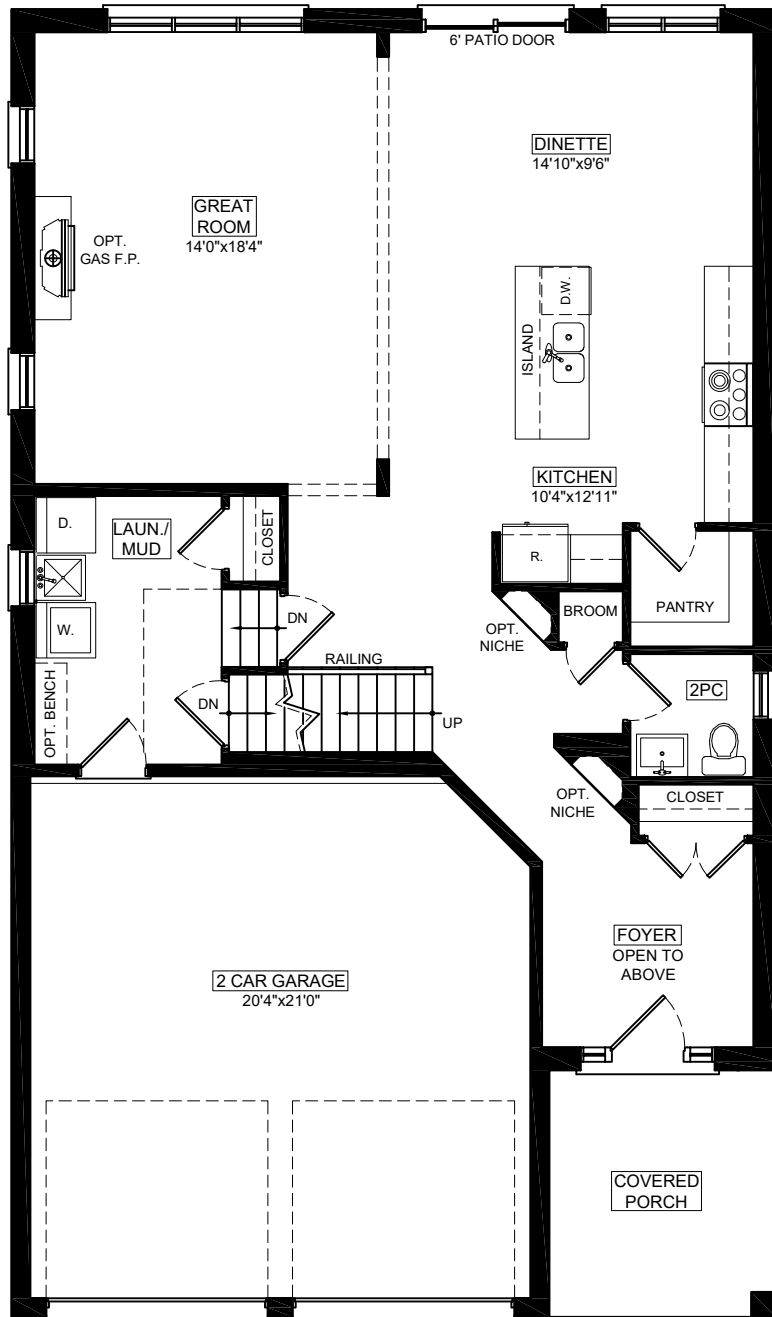

The
Eastwood II
2513 *Sqft*

The Eastwood II

2513 SqFt

MAIN FLOOR
1089 SqFt.

2ND FLOOR
1424 Sq.Ft.