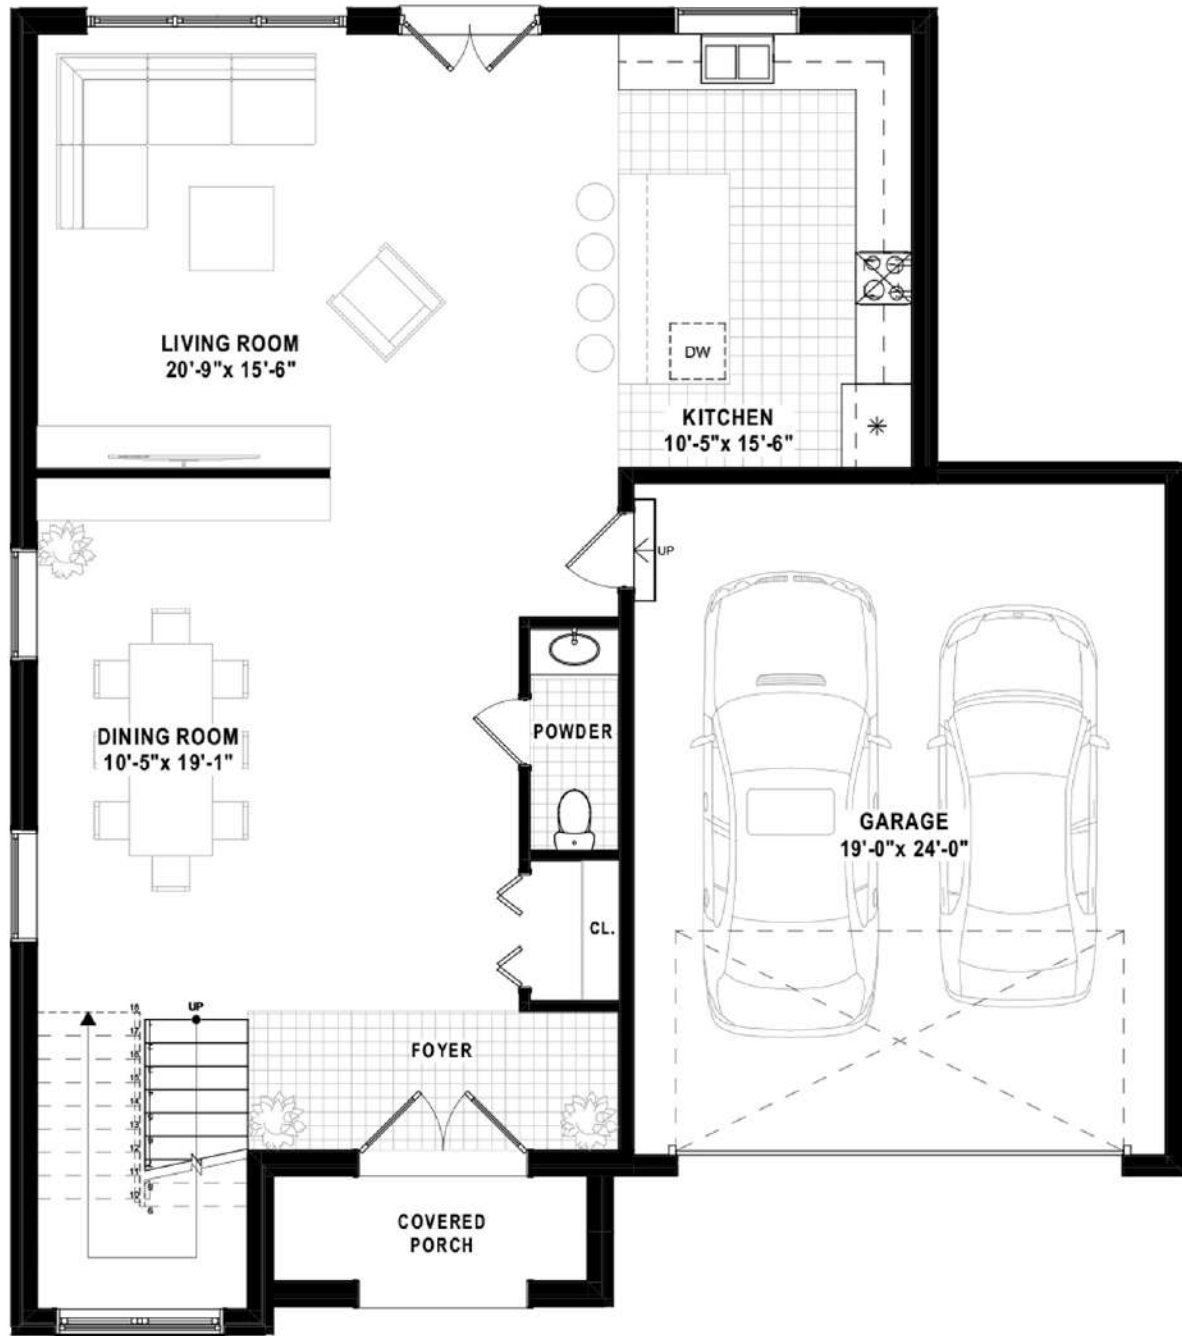

GENESIS

ELEVATION "A" 2330 sq. ft.

MAIN FLOOR

SECOND FLOOR

GENESIS

2330 sq.ft.