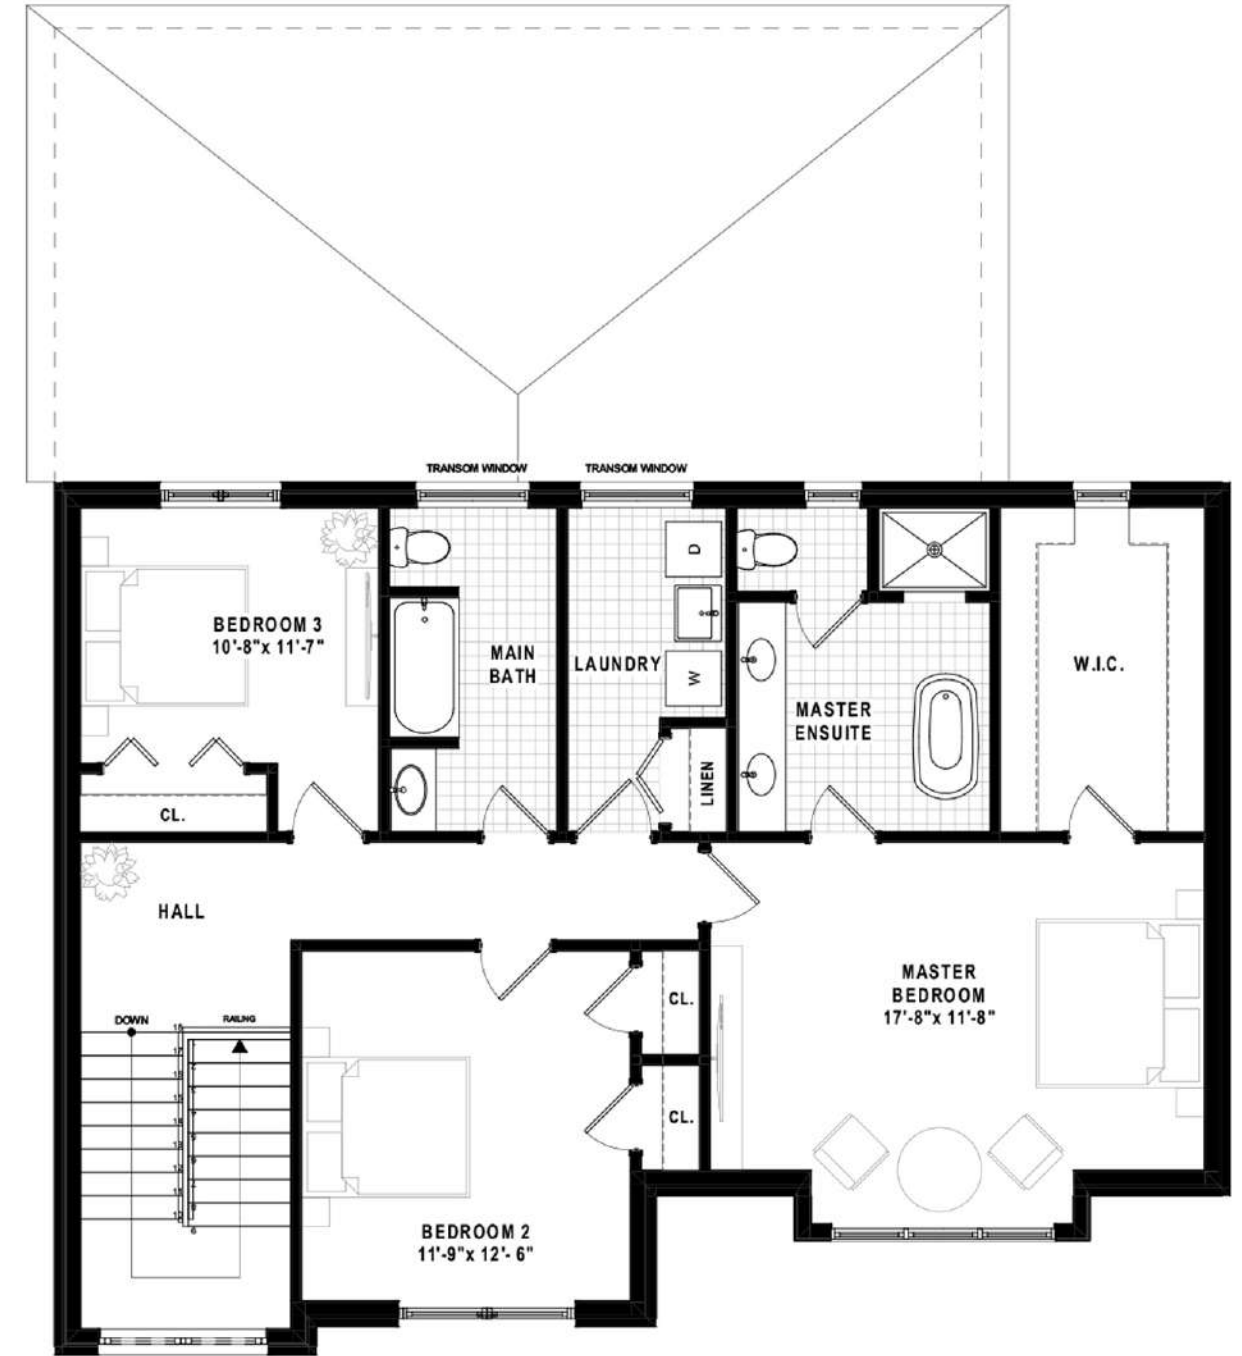

GENESIS

ELEVATION "A" 2330 sq. ft.

MAIN FLOOR

SECOND FLOOR

GENESIS

2330 sq.ft.