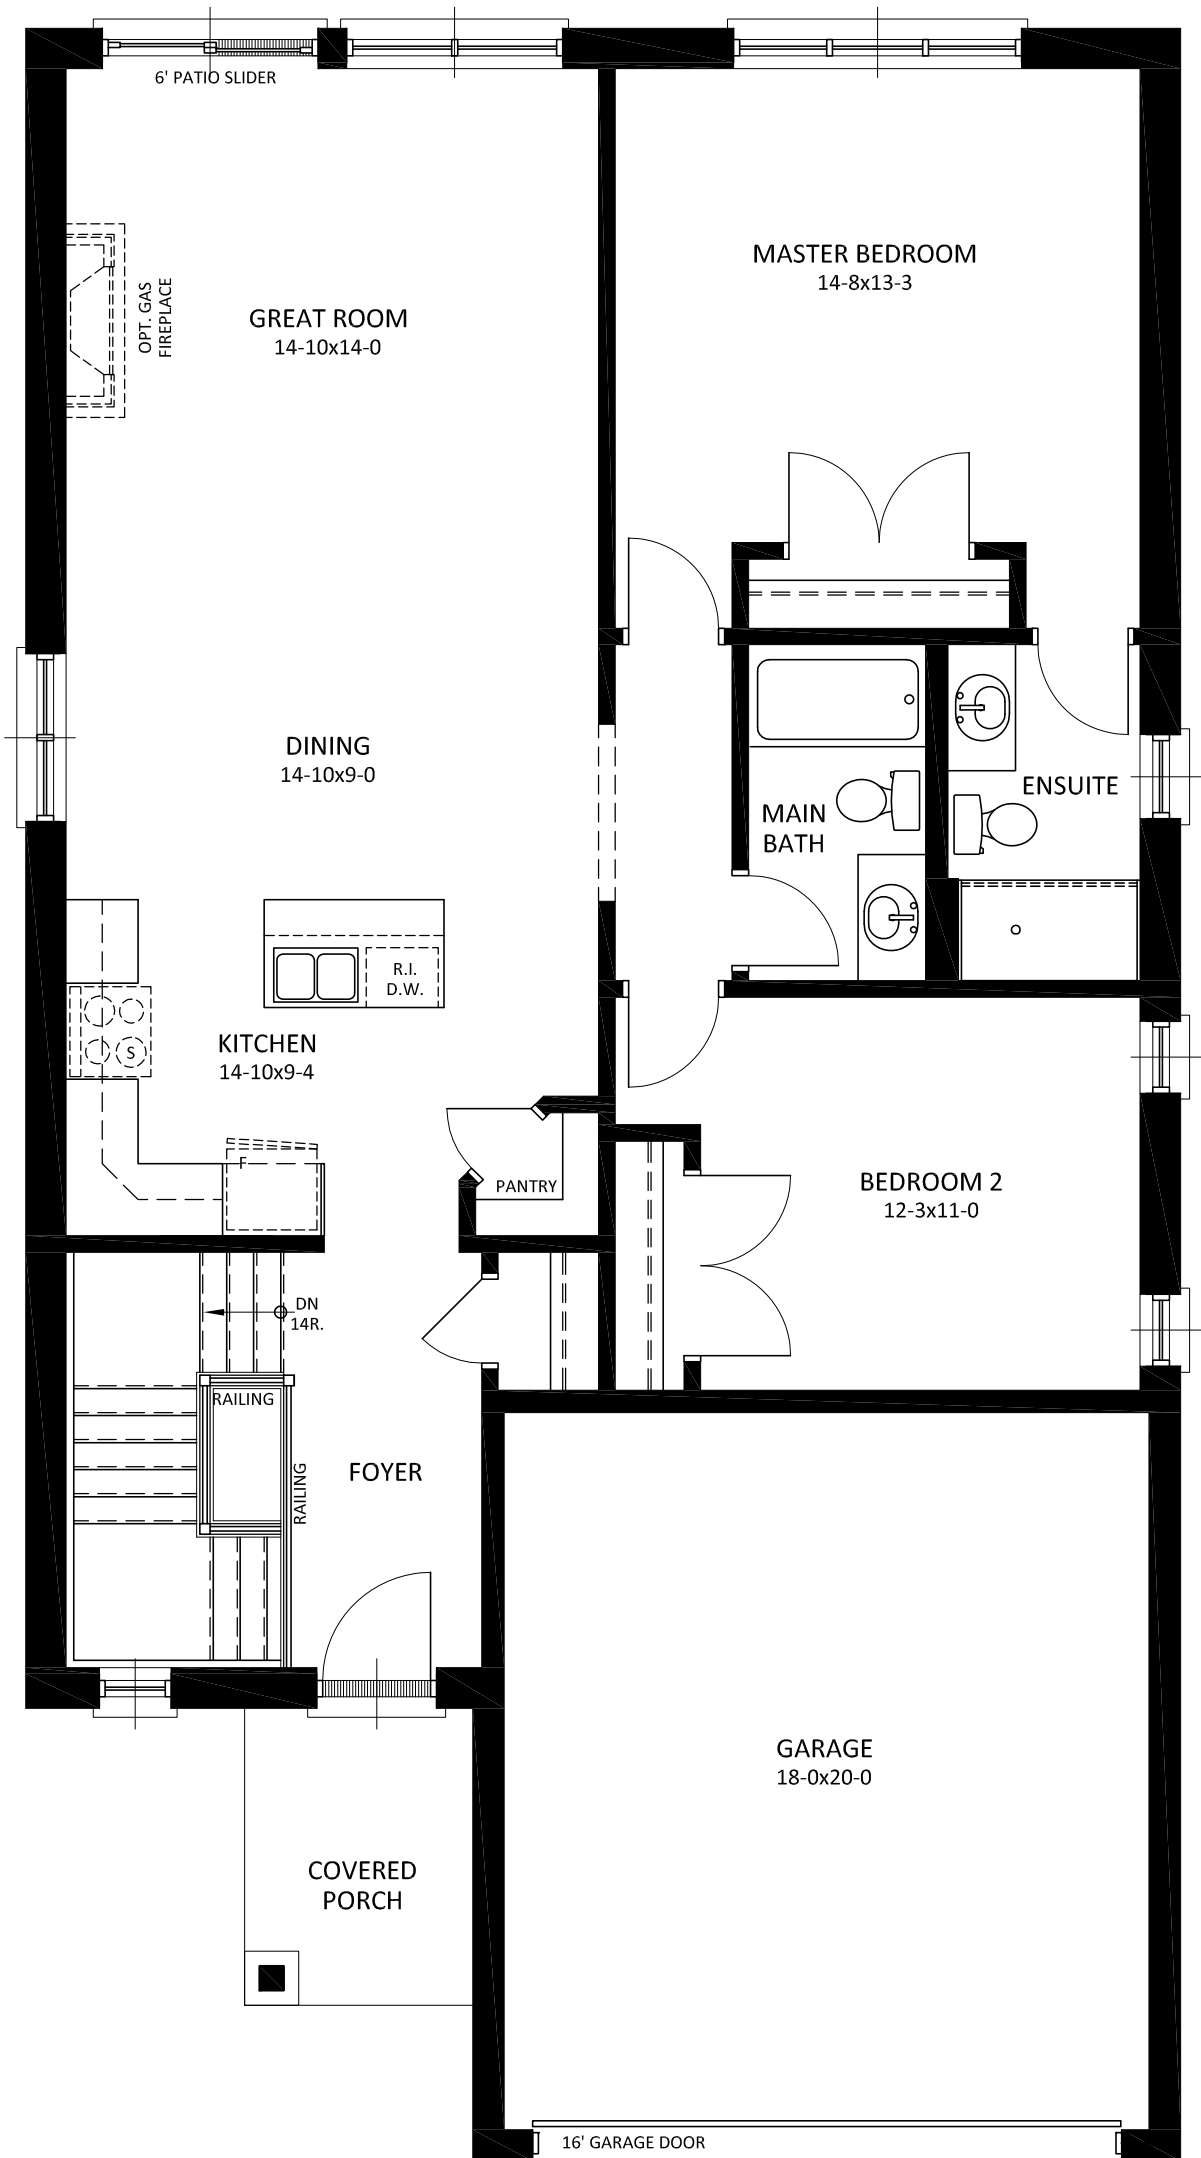

The *ON* Interfield
1324 sq.ft.

MAIN FLOOR PLAN